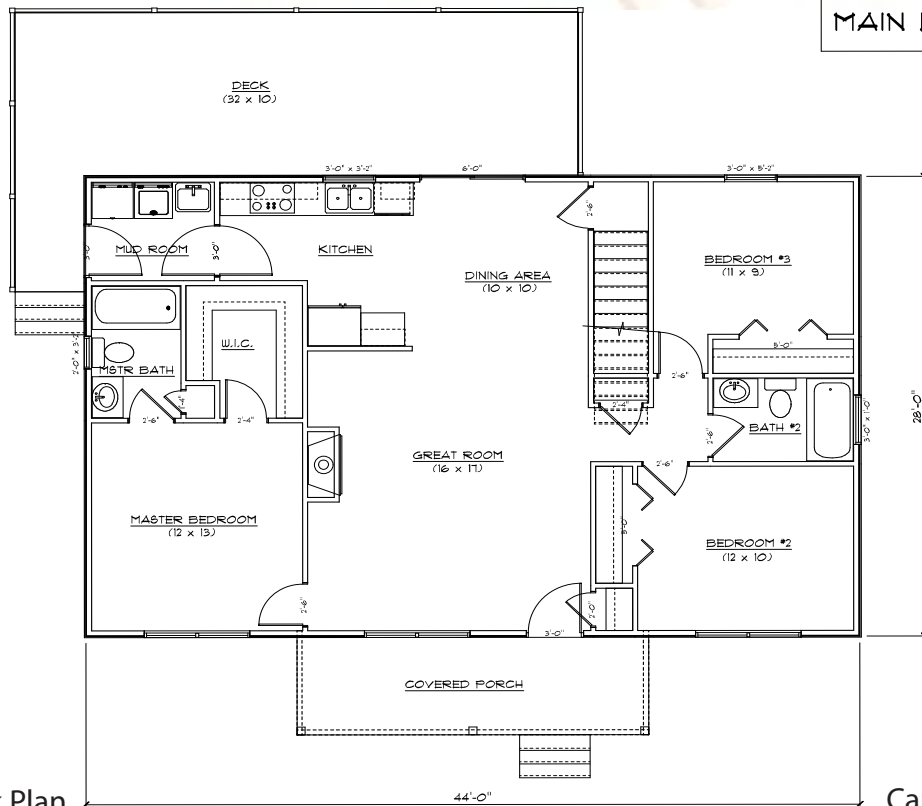

MAIN LEVEL: 1232 sf

Plan: Boulder Brook Plan

Capps Design Services

13700 Booker T Wash Hwy
 Moneta, VA 24151
www.shopcapps.com
 P: (540) 721-2276
 F: (540) 721-4775